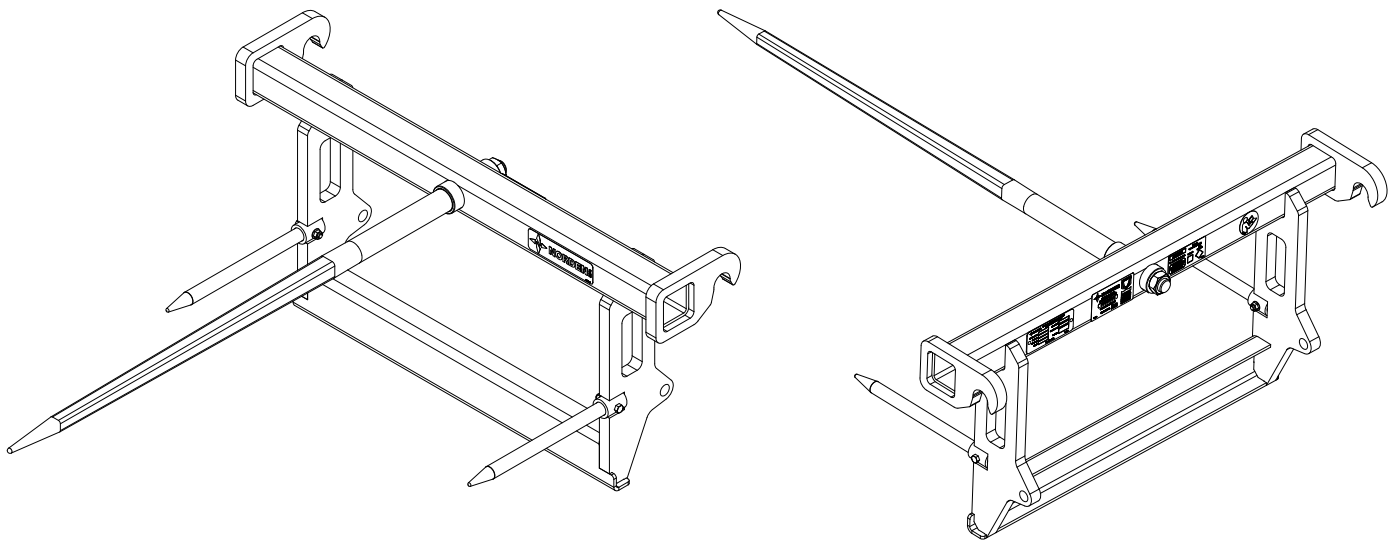

NORDEN Euro Single Bale Spear

The Norden bale spear is an attachment that mounts to a euro style loader or a tractor equipped with a loader having similar capabilities. It is designed to move large bales of hay or straw in the field, barn and around your farm with ease.

EURO SINGLE Bale Spear

EBS-1

- Handles large round bales of hay or straw
- A single 49" Conus 2 spear centered with 43" usable length
- Two anti-rotation spikes at 30" spacing
- 4,046 lb lift capacity @ 20"
- Highest quality spear forged in Germany

Norden Euro Single Bale Spear is available with Euro/Global Carrier Quick Attach that fits all makes and models of Euro-style front loaders.

Specifications

Description	Weight	Overall L x W x H	Working Length	# Spears	Spear Length	Spear Type	Spear thickness	Spear Capacity
Euro Single Bale Spear	121 lbs	52"L x 42" W x 21"H	43" L	3	49"	Conus 2	1.73"	4046 lb.