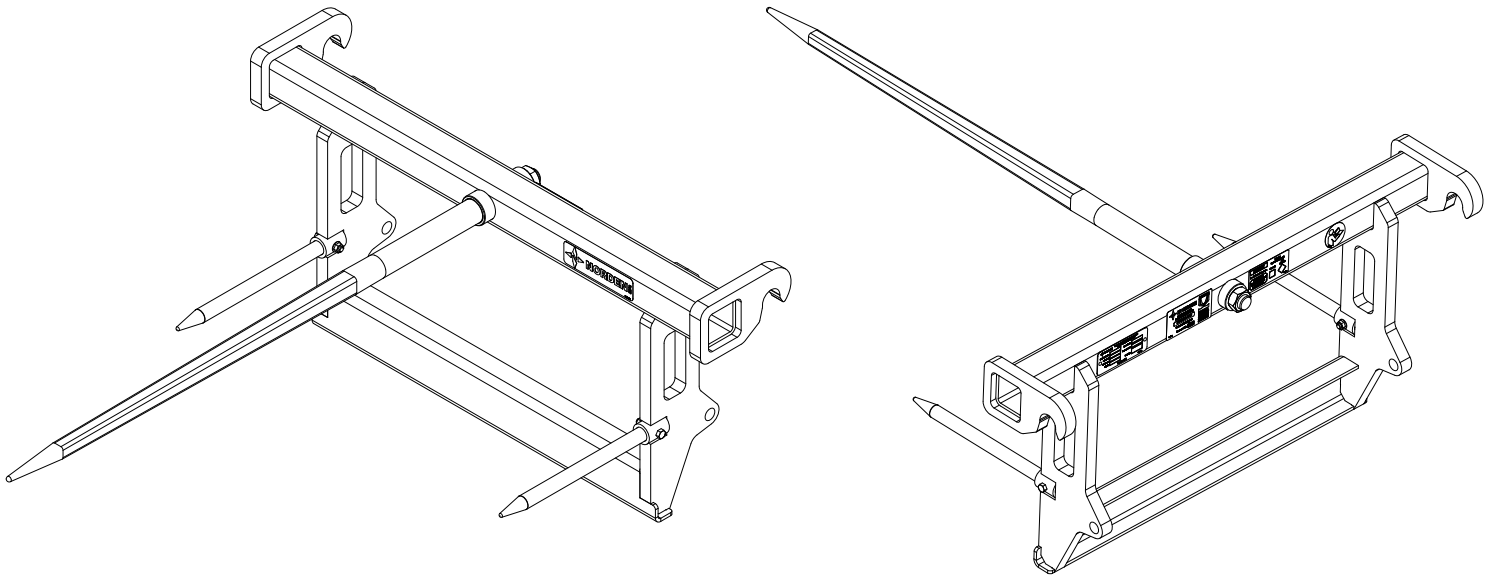

# NORDEN Euro Single Bale Spear

The Norden bale spear is an attachment that mounts to a euro style loader or a tractor equipped with a loader having similar capabilities. It is designed to move large bales of hay or straw in the field, barn and around your farm with ease.

## EBS-1

- Handles 4-6' Round Bales
- Accommodates up to 1.65" euro quick attach adapter rod

Norden Euro Single Bale Spear is available with euro global quick attach that fits all makes and models of skid steers and front loaders. Each model has a Conus 2 spear with a 4,046lb. load capacity and features an overall thickness of 1.73 ".

## Specifications

| Description            | Weight | Working Length | # Spears | Tine Length | Type    | Spear thickness | Spear Capacity |
|------------------------|--------|----------------|----------|-------------|---------|-----------------|----------------|
| Euro Single Bale Spear | 121    | 42"            | 3        | 1240 (49")  | Conus 2 | 44mm / 1.73 "   | 4046 lb.       |